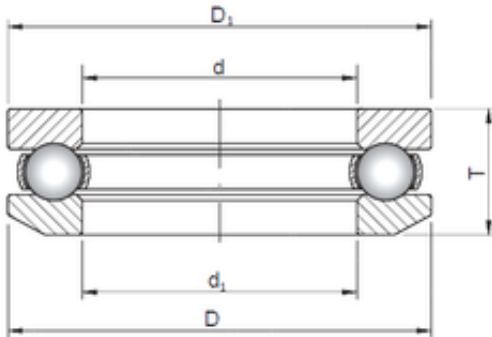

53309 ISO Thrust Ball Bearings

Bearing No. 53309

Bore Diameter	45 mm
Outer Diameter	85 mm
d	45 mm
d1	47 mm
D	85 mm
D1	85 mm
T	30,1 mm

53309 Bearing 2D drawings and 3D CAD models